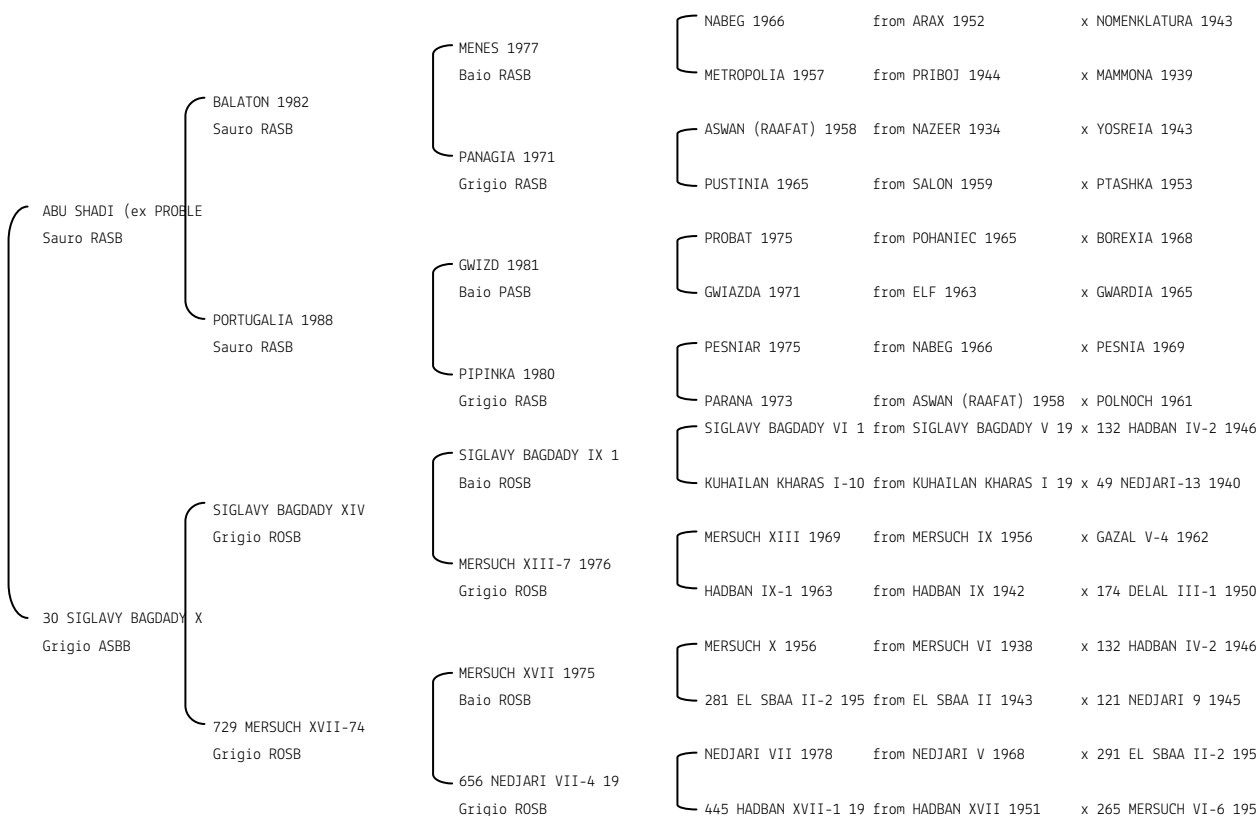

103 KALILA P N.reg.ANICA: IT-15659 UELN/n. reg. d'origine: HUNKOX020860000 Stud book d'origine: ASBB

Data di nascita:15/04/2005 Sesso: F Manto: Grigio Allevatore: ERMITRAP EC (HUN)

Microchip:939000010149807 Data di importazione: 20/10/2010 Stato di importazione: Ungheria